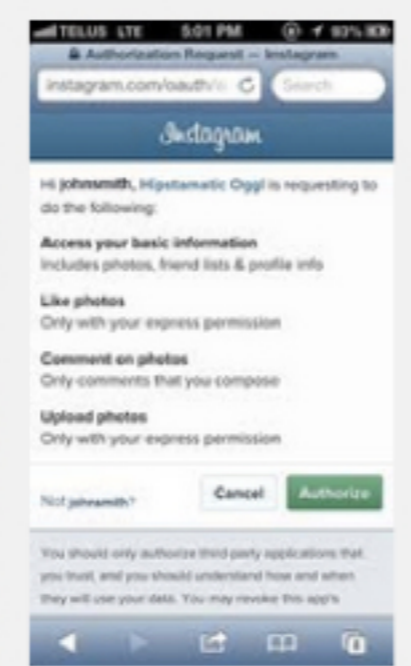

OPEN DOMEIN

Login

Email Address:

Password:

Login

Remember Me

[Request a Password Reset](#)