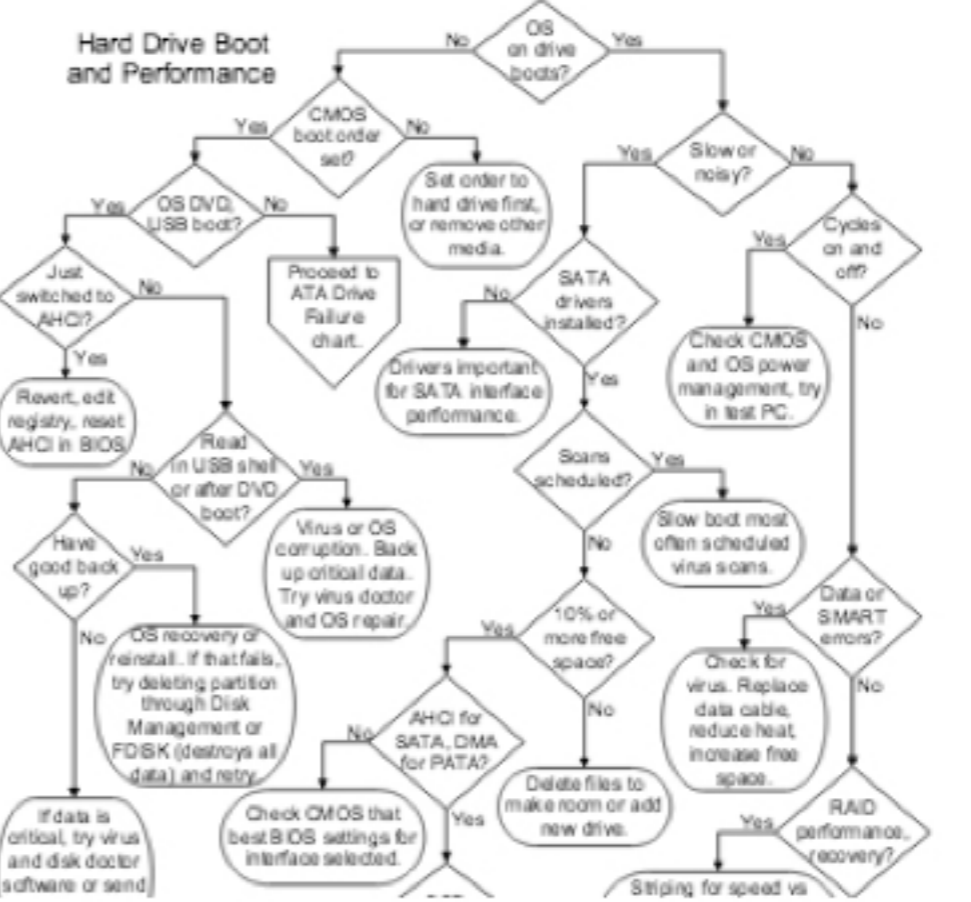

OPEN DOMEIN

Login

Email Address:

Password:

Login

Remember Me

[Request a Password Reset](#)